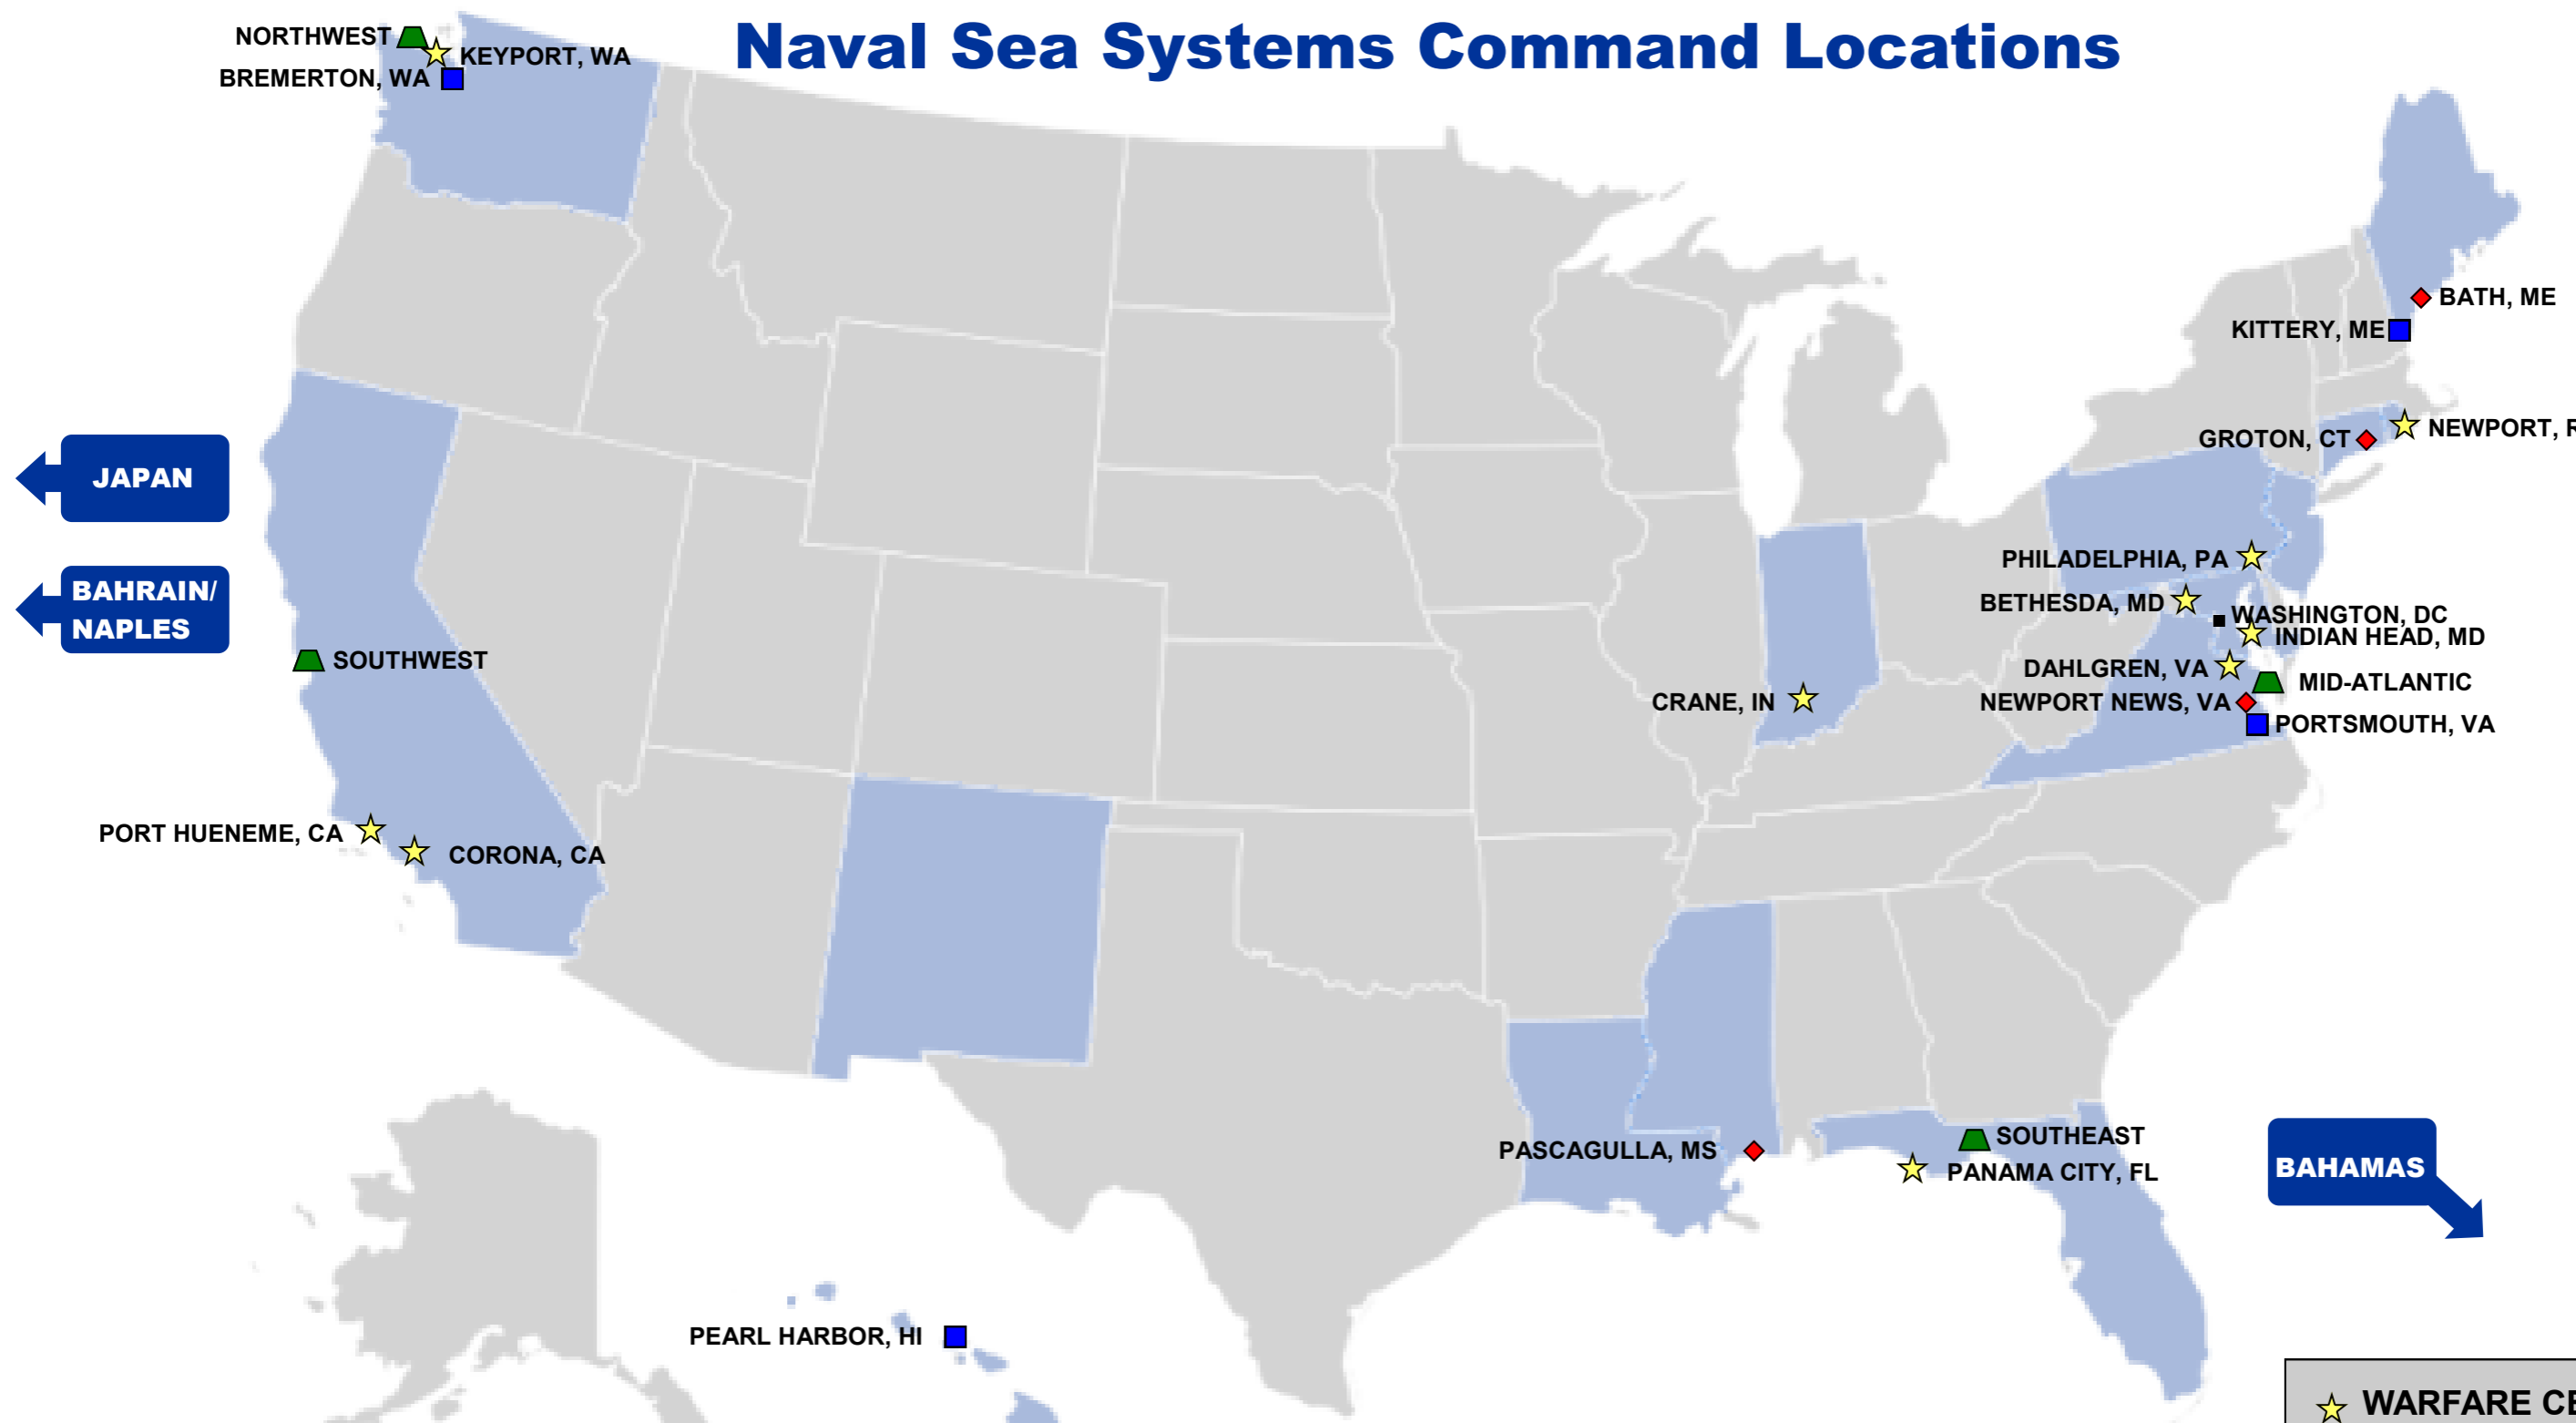

Naval Sea Systems Command Locations

BAHAMAS
AUTC ANDROS

HAWAII
Pearl Harbor NSW & IMI

BAHRAIN/NAPLES
NSSA DETACHMENT

INDIANA
NSWC Crane

CALIFORNIA
NSWC Corona
NSWC Port Hueneme

JAPAN
Yokosuka PSNS & IMI

CONNECTICUT
SUPSHIP Groton

MAINE
Portsmouth NSY
SUBMEPP
SUPSHIP Bath

FLORIDA
NEDU
NSWC Panama City

MISSISSIPPI
SUPSHIP Gulf Coast

MARYLAND
NSWC Indian Head
NSWC Carderock
NOSSA
EODTECHDIV

NEW JERSEY
AEGIS Technical Representative
NSWC Indian Head Detachment Earle
NSWC Indian Head Detachment Picatinny Arsenal

NEW MEXICO
NSWC Port Hueneme Detachment White Sands

PENNSYLVANIA
Naval Sea Logistics Center
NSWC Philadelphia

RHODE ISLAND
NUWC HQ
NUWC Newport

SOUTH CAROLINA
Naval Nuclear Power Training Unit

VIRGINIA
Naval Surface Support Activity Norfolk NSY
NSWC Dahlgren
NSWC Dam Neck
RMC Management Office
SUPSHIP Newport News
Surface Combat Systems Center
Surface Ship Life Cycle Management Activity

WASHINGTON
NUWC Keyport
Puget Sound NSY & I MF

WASHINGTON DC
NAVSEA Headquarter and PEO's
NSWC HQ

★ WARFARE CENTERS
◆ SUPSHIP
■ SHIPYARDS
▲ REGIONAL MAINTENANCE CENTERS