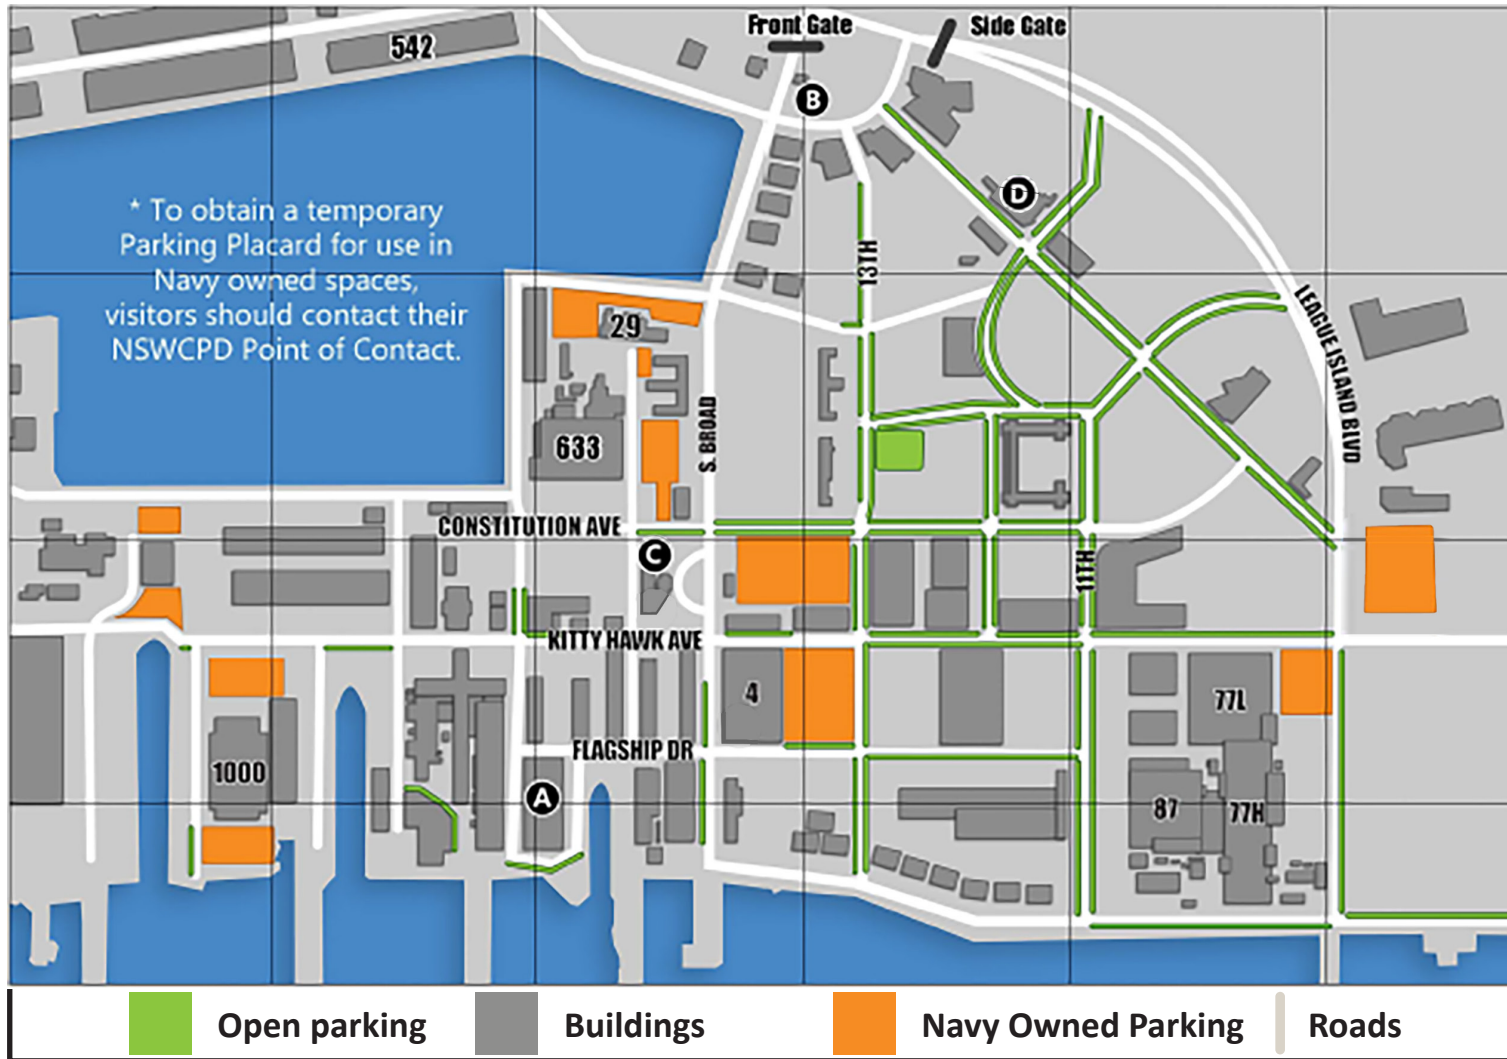

**Directions from 30th Street Amtrak Station:** Enter onto the Schuylkill Expressway (1-76 east) from West Schuylkill Avenue/29th Street, which is in front of the train station. Follow 1-76 east to Exit 45, Broad Street south. Follow Broad Street south to the Philadelphia Navy Yard's main gate.

## Visitor's Guide

## On-site Dining

**A. Shop 543/The Frog**  
S. 16th St. & Flagship Dr.

**B. The Gatehouse**  
4503 S. Broad St.

**C. DiNic's**  
S. 15th St. & Kitty Hawk Ave.

**D. The Bistro/Courtyard Marriott**  
1001 Intrepid Ave.

## Area Lodging

**Courtyard Marriott**  
(located on-site)  
1001 Intrepid Ave.  
215-644-9200

**Airport Marriott**  
One Arrivals Rd., Terminal B  
215-492-9000

**Airport Residence Inn**  
3701 Island Ave.  
215-921-8011