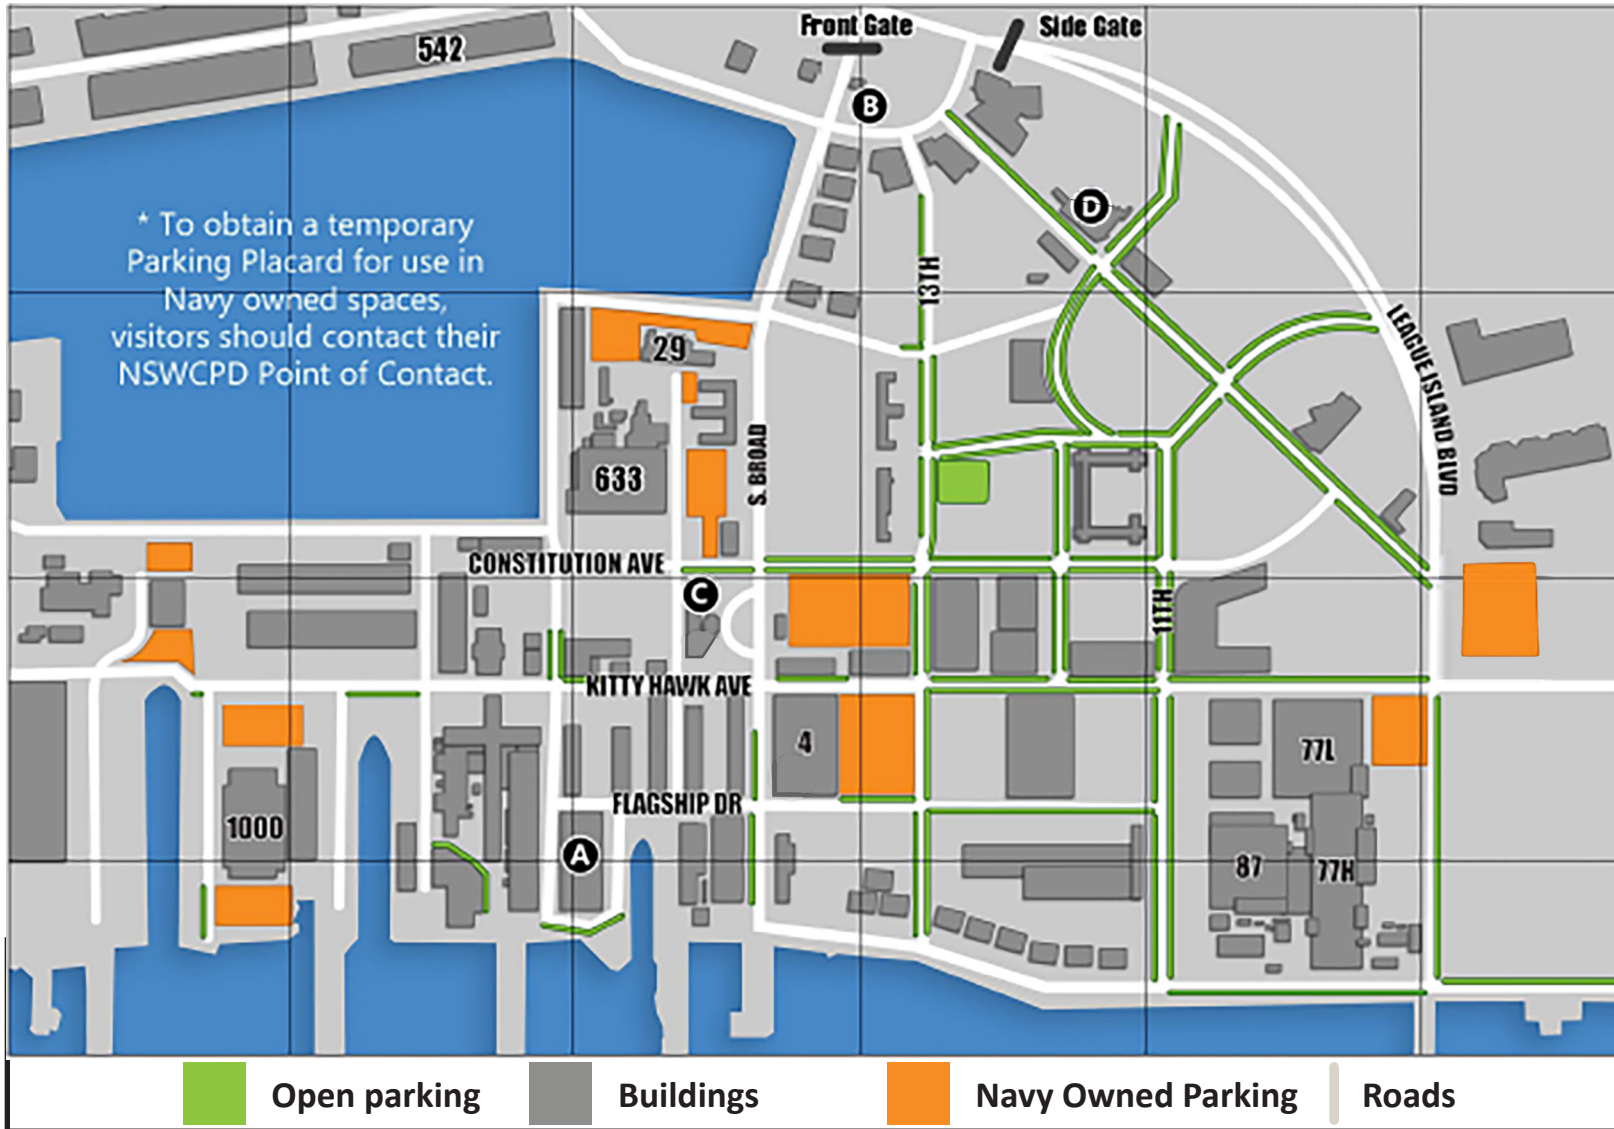

**Directions from 30th Street Amtrak Station:** Enter onto the Schuylkill Expressway (1-76 east) from West Schuylkill Avenue/29th Street, which is in front of the train station. Follow 1-76 east to Exit 45, Broad Street south. Follow Broad Street south to the Philadelphia Navy Yard's main gate.

 <https://www.youtube.com/c/NavalSurfaceWarfareCenterPhiladelphiaDivision>

 @NSWC\_Philly

 [www.instagram.com/nswc\\_philly/](http://www.instagram.com/nswc_philly/)

 nswc\_philly

## Visitor's Guide

## On-site Dining

**A. Shop 543/The Frog**  
S. 16th St. & Flagship Dr.

**B. The Gatehouse**  
4503 S. Broad St.

**C. DiNic's**  
S. 15th St. & Kitty Hawk Ave.

**D. The Bistro/Courtyard Marriott**  
1001 Intrepid Ave.