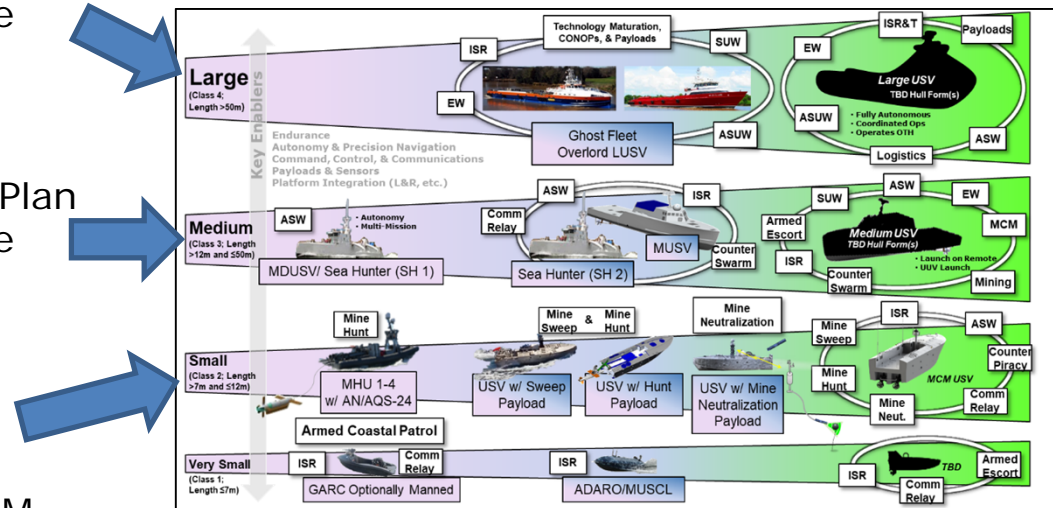

Core Technology Enablers

- **Endurance**
 - Improved reliability & safety
 - Increased endurance & range
 - Support additional & more capable sensors
- **Autonomy & Precision Navigation**
 - Increased levels of autonomy & decision making
 - Increased accuracy & reliability
- **Command, Control, and Communications**
 - Safely, autonomously & reliably launch and recover
 - Standard Command, Control, and Communications
- **Payloads & Sensors**
 - Increased capacity for sensors and payloads
 - Increased capability
- **Platform Integration**
 - Increased capability to launch and recover
 - Increased coordination with host platforms

Learn

- Fleet Exercises
- Industry Competitions
- Capability Demonstrations

Transition

- Autonomy
- Command and Control
- Communications
- Precision Navigation
- Future Payloads
- Endurance

Standardize

- Common Autonomy Architectures
- Common C2
- Payload Integration Group
- Li Ion Battery Certifications

Increasing the Maturity of Critical Technologies is Integral to Success

USV Platforms

- **Large USV (LUSV)**
 - Part of Surface Capability Evolution Plan and Future Surface Combatant Force
 - Provides distributed fires
- **Medium USV (MUSV)**
 - Part of Surface Capability Evolution Plan and Future Surface Combatant Force
 - Provides distributed sensing and communications relays
- **Mine Countermeasures USV (MCM USV)**
 - Modular USV to support Modular MCM Force from LCS or Vessel of Opportunity
 - Sweep (UISS configuration)
 - Hunt (incorporates towed sonar)
 - Neutralize (incorporates neutralizer round)

MCM USV