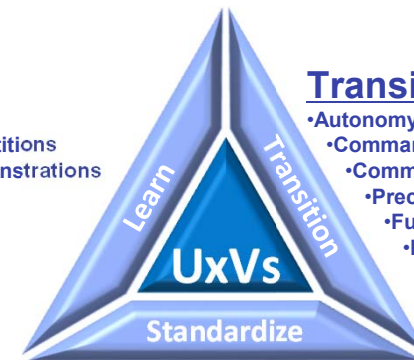

Core Technology Enablers

- **Endurance**
  - Improved reliability & safety
  - Increased endurance & range
  - Support additional & more capable sensors
- **Autonomy & Precision Navigation**
  - Increased levels of autonomy & decision making
  - Increased accuracy & reliability
- **Command, Control, and Communications**
  - Safely, autonomously & reliably launch and recover
  - Standard Command, Control, and Communications
- **Payloads & Sensors**
  - Increased capacity for sensors and payloads
  - Increased capability
- **Platform Integration**
  - Increased capability to launch and recover
  - Increased coordination with host platforms

Learn

- Fleet Exercises
- Industry Competitions
- Capability Demonstrations

Transition

- Autonomy
- Command and Control
- Communications
- Precision Navigation
- Future Payloads
- Endurance

Standardize

- Common Autonomy Architectures
- Common C2
- Payload Integration Group
- Li Ion Battery Certifications

Increasing the Maturity of Critical Technologies is Integral to Success