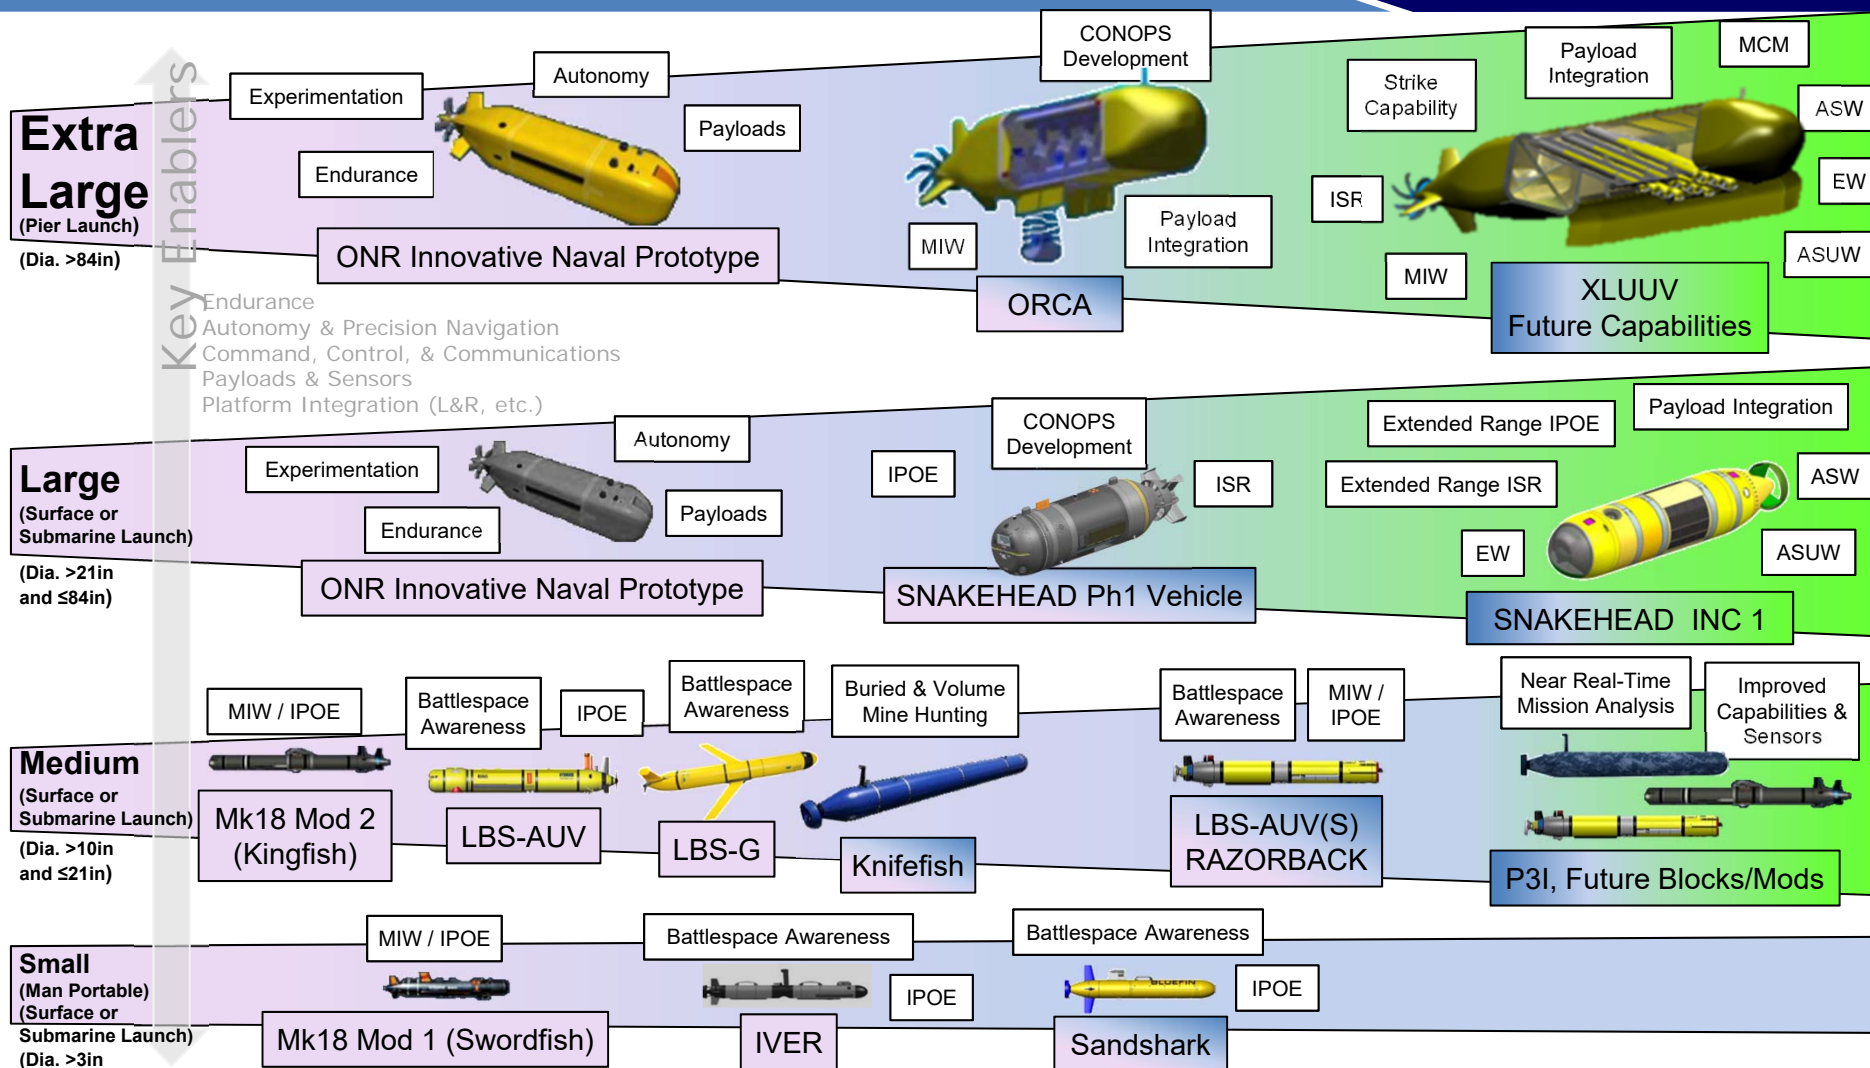

Unmanned Maritime Systems Update

January 15, 2019

CAPT Pete Small
Program Manager
Unmanned Maritime Systems (PMS 406)

Distribution Statement A: Approved for Public Release; Distribution Unlimited. This Brief is provided for Information Only and does not constitute a commitment on behalf of the U.S. government to provide additional information and / or sale of the system

UUV Systems Vision

Enhanced, Efficient Capabilities

Efficient, Executable Progression of Capabilities through Various UUV Systems

USV Systems Vision

Enhanced, Efficient Capabilities

Efficient, Executable Progression of Capabilities onto Common USV Hull Forms

Core Technology Enablers

- **Endurance**
 - Improved reliability & safety
 - Increased endurance & range
 - Support additional & more capable sensors
- **Autonomy & Precision Navigation**
 - Increased levels of autonomy & decision making
 - Increased accuracy & reliability
- **Command, Control, and Communications**
 - Safely, autonomously & reliably launch and recover
 - Standard Command, Control, and Communications
- **Payloads & Sensors**
 - Increased capacity for sensors and payloads
 - Increased capability
- **Platform Integration**
 - Increased capability to launch and recover
 - Increased coordination with host platforms

Increasing the Maturity of Critical Technologies is Integral to Success

USV Platforms

- **Large USV (LUSV)**
 - Part of Surface Capability Evolution Plan and Future Surface Combatant Force
 - Provides distributed fires
- **Medium USV (MUSV)**
 - Part of Surface Capability Evolution Plan and Future Surface Combatant Force
 - Provides distributed sensing and communications relays
- **Mine Countermeasures USV (MCM USV)**
 - Modular USV to support Modular MCM Force from LCS or Vessel of Opportunity
 - Sweep (UISS configuration)
 - Hunt (incorporates towed sonar)
 - Neutralize (incorporates neutralizer round)