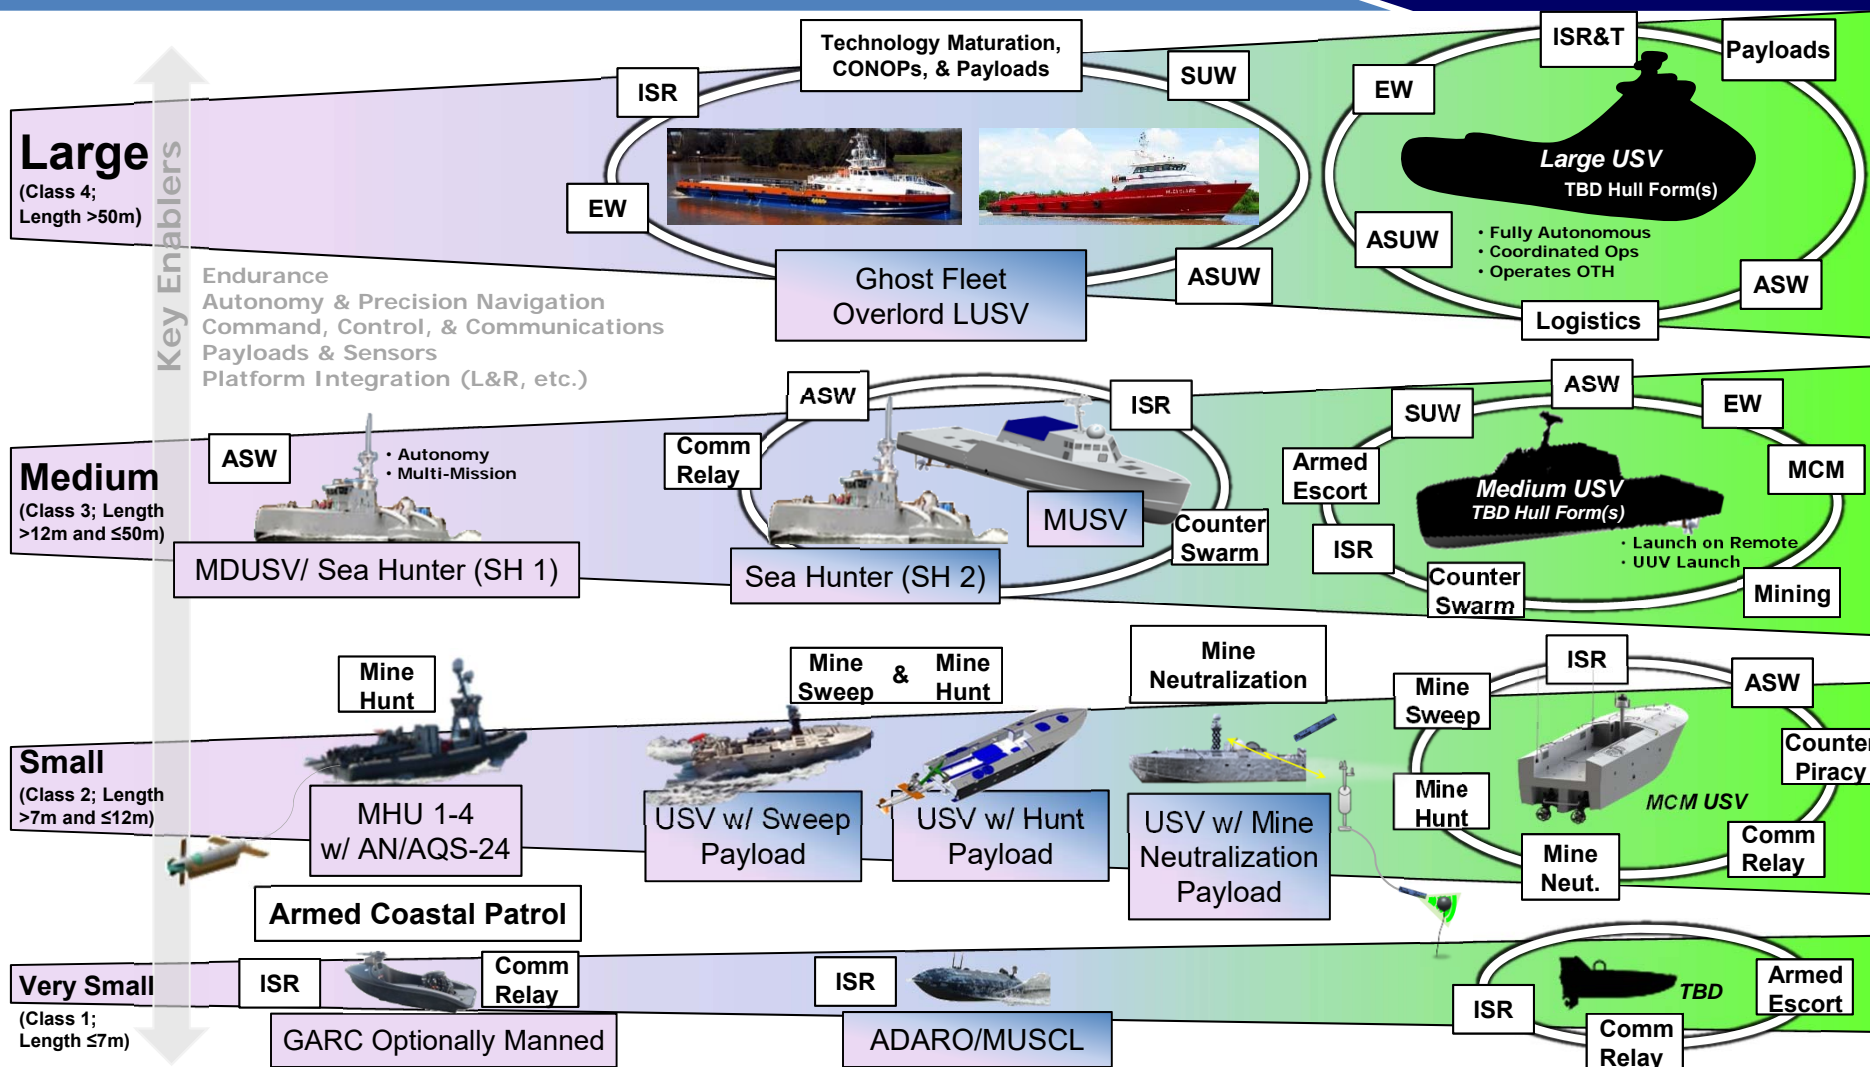

Unmanned Maritime Systems Update

January 15, 2019

CAPT Pete Small
Program Manager
Unmanned Maritime Systems (PMS 406)

Distribution Statement A: Approved for Public Release; Distribution Unlimited. This Brief is provided for Information Only and does not constitute a commitment on behalf of the U.S. government to provide additional information and / or sale of the system

UUV Systems Vision

Enhanced, Efficient Capabilities

Efficient, Executable Progression of Capabilities through Various UUV Systems

USV Systems Vision

Enhanced, Efficient Capabilities

Efficient, Executable Progression of Capabilities onto Common USV Hull Forms

Core Technology Enablers

- **Endurance**
 - Improved reliability & safety
 - Increased endurance & range
 - Support additional & more capable sensors
- **Autonomy & Precision Navigation**
 - Increased levels of autonomy & decision making
 - Increased accuracy & reliability
- **Command, Control, and Communications**
 - Safely, autonomously & reliably launch and recover
 - Standard Command, Control, and Communications
- **Payloads & Sensors**
 - Increased capacity for sensors and payloads
 - Increased capability
- **Platform Integration**
 - Increased capability to launch and recover
 - Increased coordination with host platforms

Increasing the Maturity of Critical Technologies is Integral to Success

USV Platforms

- **Large USV (LUSV)**
 - Part of Surface Capability Evolution Plan and Future Surface Combatant Force
 - Provides distributed fires
- **Medium USV (MUSV)**
 - Part of Surface Capability Evolution Plan and Future Surface Combatant Force
 - Provides distributed sensing and communications relays
- **Mine Countermeasures USV (MCM USV)**
 - Modular USV to support Modular MCM Force from LCS or Vessel of Opportunity
 - Sweep (UISS configuration)
 - Hunt (incorporates towed sonar)
 - Neutralize (incorporates neutralizer round)