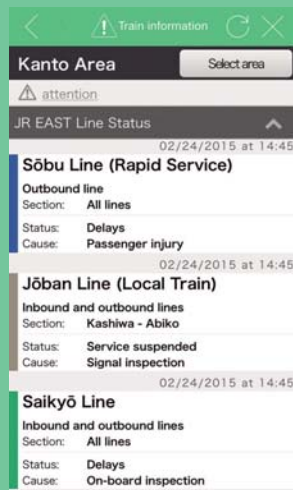

- 1 Tōkaidō Line
- 17 Utsunomiya Line (Tōhoku Line)
- 22 Sōbu Line
- 2 Yokosuka Line Sōbu Line [Rapid Service]
- 23 Takasaki Line
- 23 Uchibō Line
- 3 Shōnan-Shinjuku Line
- 24 Mito Line
- 4 Keihin-Tōhoku Line Negishi Line
- 25 Saikyō Line, Kawagoe Line-Rinkai Line through service
- 25 Itō Line
- 5 Sagami Line
- 26 Saikyō Line, Kawagoe Line-Rinkai Line through service
- 26 Tōkyō Monorail
- 6 Yokohama Line Negishi Line
- 27 Jōban Line
- 27 Tōgane Line
- 7 Nambu Line
- 28 Jōban Line [Rapid Service] Narita Line
- 28 Keiyō Line
- 8 Tsurumi Line
- 29 Jōban Line [Local Train]-Chiyoda Subway Line through service
- 29 Musashino Line Keiyō Line
- 9 Yokosuka Line Sōbu Line [Rapid-Service]
- 30 Ryōmō Line
- 10 Yamanote Line
- 31 Ueno-Tōkyō Line
- 11 Chūō Line
- 32 Mito Line
- 12 Chūō Line [Rapid Service]
- 33 Narita Line
- 13 Chūō Line Sōbu Line [Local Train]
- 34 Sotobō Line
- 14 Chūō Line-Tōzai Subway Line through service
- 35 Itō Line
- 15 Ōme Line
- 36 Nikkō Line
- 16 Itsukaichi Line
- 37 Ueno-Tōkyō Line
- 16 Hachikō Line

The ideal app for your railway travel in East Japan!

JR-EAST Train Info

With JR-EAST Train Info, you can easily view the information you need when using JR-EAST trains and station facilities.

1 Information on Major JR-EAST Stations

View information on about 150 major JR-EAST stations.

2 Train Information

View information on train service. Details are available by selecting the specific area.

3 Yamanote Line Train Net

Yamanote Line is a loop line that stops at Tōkyō, Shinjuku, Shibuya, Akihabara and other major stations. View the positions of Yamanote Line trains and carriage conditions in real time.

4 Stops Information

View possible routes departing from the stations displayed on the top page and the stops along the routes.

5 Station Map

View maps of the stations displayed on the top page.

Download JR-EAST Train Info right now!