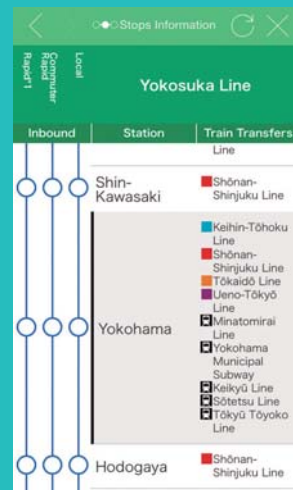

- 1 Tōkaidō Line
- 17 Utsunomiya Line (Tōhoku Line)
- 22 Sōbu Line
- 2 Yokosuka Line Sōbu Line [Rapid Service]
- 23 Takasaki Line
- 23 Uchibō Line
- 3 Shōnan-Shinjuku Line
- 24 Mito Line
- 4 Keihin-Tōhoku Line Negishi Line
- 25 Saikyō Line, Kawagoe Line-Rinkai Line through service
- 25 Itō Line
- 5 Sagami Line
- 26 Saikyō Line, Kawagoe Line-Rinkai Line through service
- 26 Tōkyō Monorail
- 6 Yokohama Line Negishi Line
- 27 Jōban Line
- 27 Tōgane Line
- 7 Nambu Line
- 28 Jōban Line [Rapid Service] Narita Line
- 28 Keiyō Line
- 8 Tsurumi Line
- 29 Jōban Line [Local Train]-Chiyoda Subway Line through service
- 29 Musashino Line Keiyō Line
- 9 Yokosuka Line Sōbu Line [Rapid-Service]
- 30 Ryōmō Line
- 10 Yamanote Line
- 31 Ueno-Tōkyō Line
- 11 Chūō Line
- 32 Mito Line
- 12 Chūō Line [Rapid Service]
- 33 Narita Line
- 13 Chūō Line Sōbu Line [Local Train]
- 34 Sotobō Line
- 14 Chūō Line-Tōzai Subway Line through service
- 35 Itō Line
- 15 Ōme Line
- 36 Nikkō Line
- 16 Itsukaichi Line
- 37 Ueno-Tōkyō Line
- 16 Hachikō Line

The ideal app for your railway travel in East Japan!

JR-EAST Train Info

With JR-EAST Train Info, you can easily view the information you need when using JR-EAST trains and station facilities.

1 Information on Major JR-EAST Stations

View information on about 150 major JR-EAST stations.

2 Train Information

View information on train service. Details are available by selecting the specific area.

3 Yamanote Line Train Net

Yamanote Line is a loop line that stops at Tōkyō, Shinjuku, Shibuya, Akihabara and other major stations. View the positions of Yamanote Line trains and carriage conditions in real time.

4 Stops Information

View possible routes departing from the stations displayed on the top page and the stops along the routes.

5 Station Map

View maps of the stations displayed on the top page.

Download JR-EAST Train Info right now!