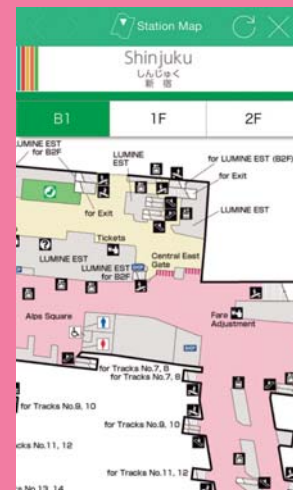

- 1 Tōkaidō Line
- 17 Utsunomiya Line (Tōhoku Line)
- 22 Sōbu Line
- 2 Yokosuka Line Sōbu Line [Rapid Service]
- 23 Takasaki Line
- 23 Uchibō Line
- 3 Shōnan-Shinjuku Line
- 24 Mito Line
- 4 Keihin-Tōhoku Line Negishi Line
- 25 Saikyō Line, Kawagoe Line-Rinkai Line through service
- 25 Itō Line
- 5 Sagami Line
- 26 Saikyō Line, Kawagoe Line-Rinkai Line through service
- 26 Tōkyō Monorail
- 6 Yokohama Line Negishi Line
- 27 Jōban Line
- 27 Tōgane Line
- 7 Nambu Line
- 28 Jōban Line [Rapid Service] Narita Line
- 28 Keiyō Line
- 8 Tsurumi Line
- 29 Jōban Line [Local Train]-Chiyoda Subway Line through service
- 29 Musashino Line Keiyō Line
- 9 Yokosuka Line Sōbu Line [Rapid-Service]
- 30 Ryōmō Line
- 10 Yamanote Line
- 31 Ueno-Tōkyō Line
- 11 Chūō Line
- 32 Mito Line
- 12 Chūō Line [Rapid Service]
- 33 Narita Line
- 13 Chūō Line Sōbu Line [Local Train]
- 34 Sotobō Line
- 14 Chūō Line-Tōzai Subway Line through service
- 35 Itō Line
- 15 Ōme Line
- 36 Nikkō Line
- 16 Itsukaichi Line
- 37 Ueno-Tōkyō Line
- 16 Hachikō Line

The ideal app for your railway travel in East Japan!

JR-EAST Train Info

With JR-EAST Train Info, you can easily view the information you need when using JR-EAST trains and station facilities.

1 Information on Major JR-EAST Stations

View information on about 150 major JR-EAST stations.

2 Train Information

View information on train service. Details are available by selecting the specific area.

3 Yamanote Line Train Net

Yamanote Line is a loop line that stops at Tōkyō, Shinjuku, Shibuya, Akihabara and other major stations. View the positions of Yamanote Line trains and carriage conditions in real time.

4 Stops Information

View possible routes departing from the stations displayed on the top page and the stops along the routes.

5 Station Map

View maps of the stations displayed on the top page.

Download JR-EAST Train Info right now!