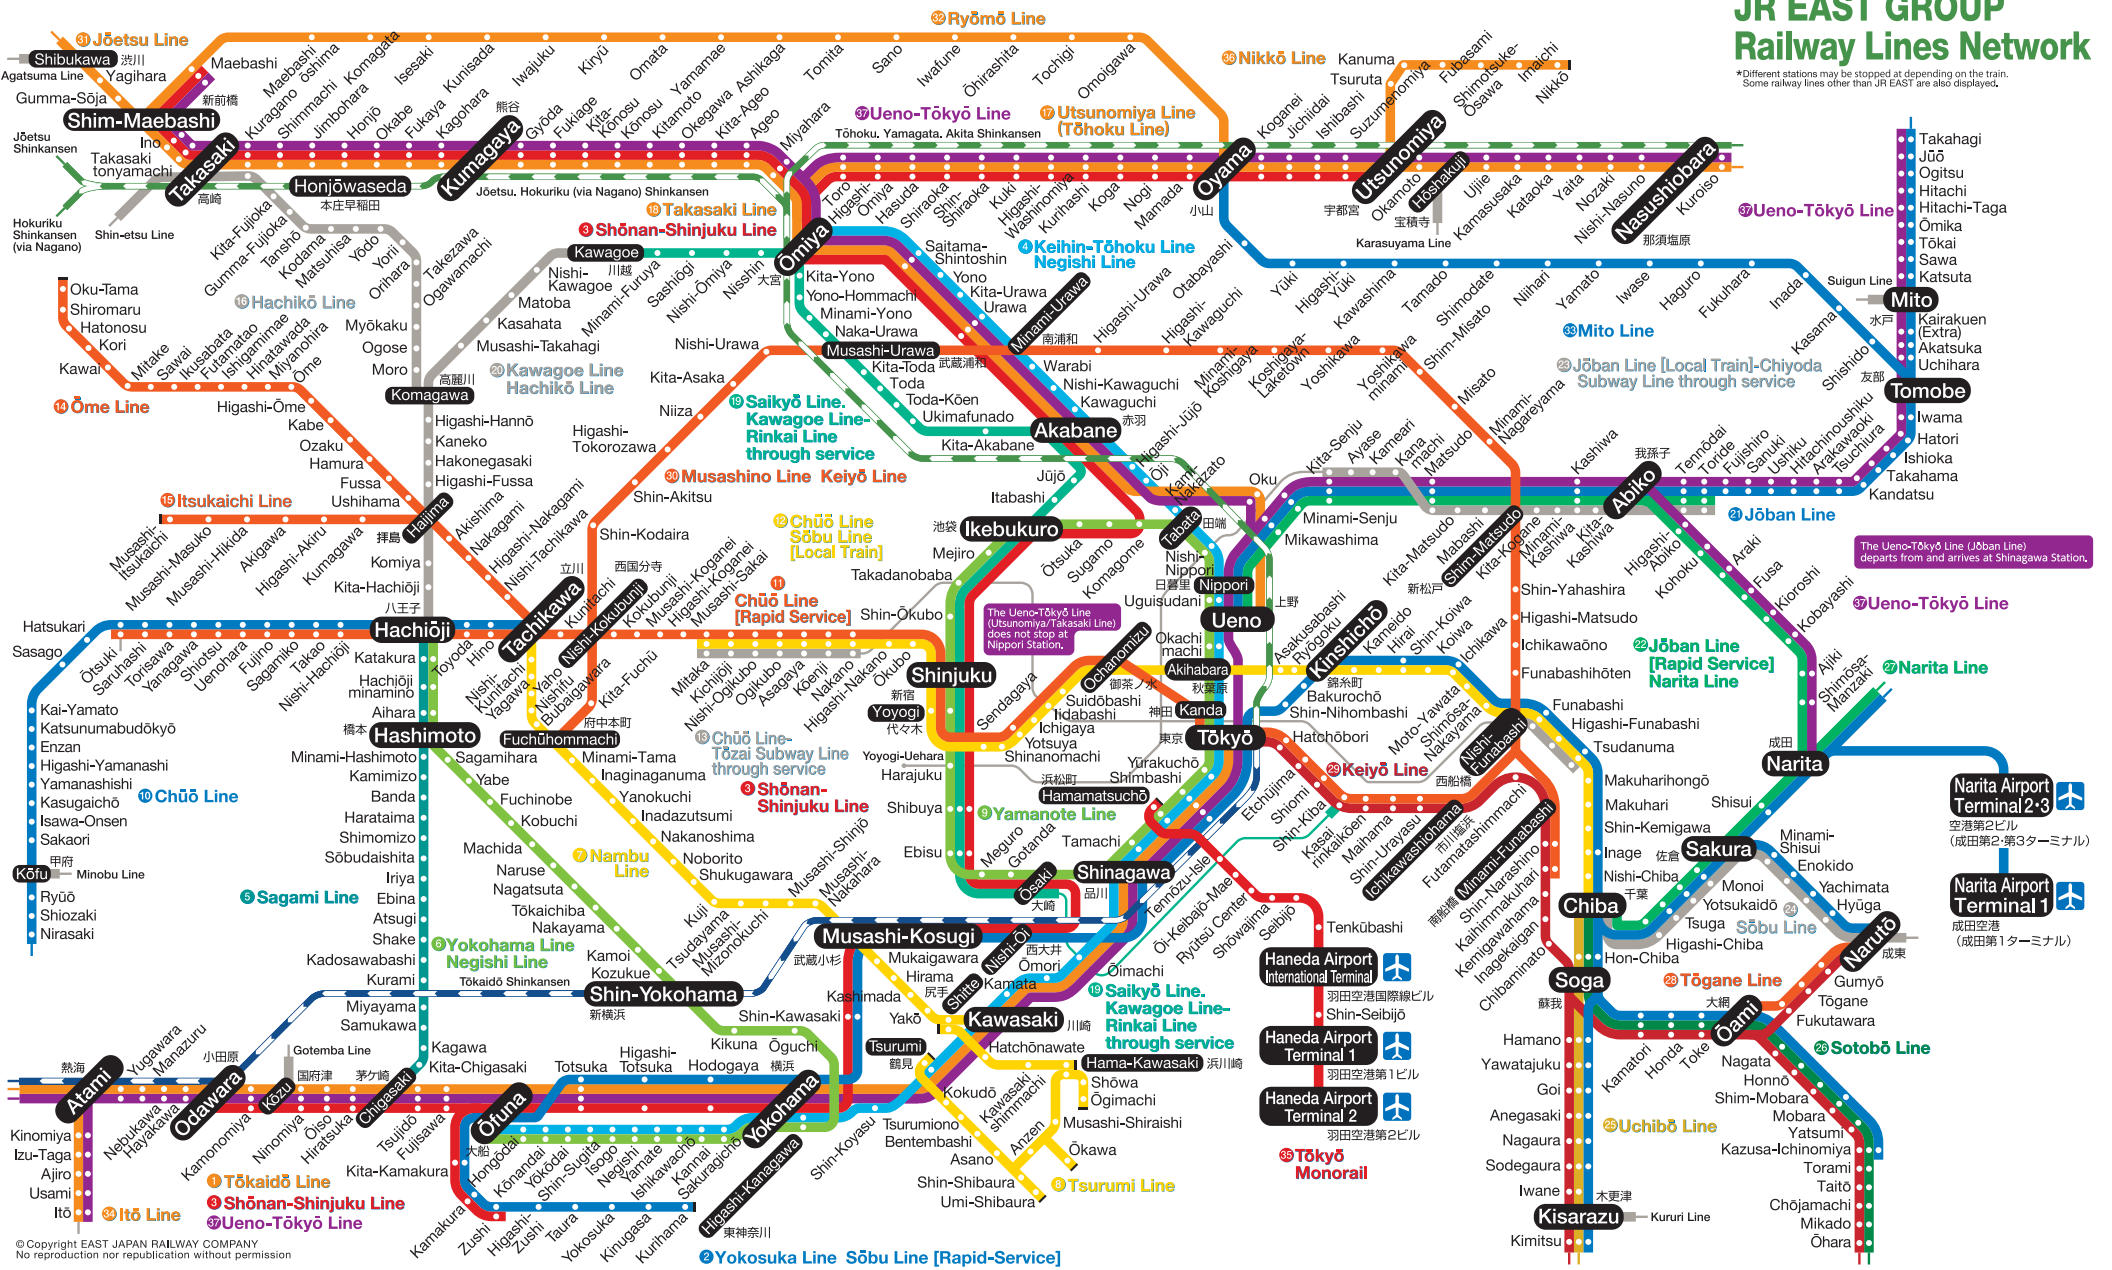

JR EAST GROUP Railway Lines Network

© Copyright EAST JAPAN RAILWAY COMPANY
No reproduction nor republication without permission

- 1 Tōkaidō Line
- 17 Utsunomiya Line (Tōhoku Line)
- 22 Sōbu Line
- 2 Yokosuka Line Sōbu Line [Rapid Service]
- 23 Takasaki Line
- 23 Uchibō Line
- 3 Shōnan-Shinjuku Line
- 24 Mito Line
- 4 Keihin-Tōhoku Line Negishi Line
- 25 Saikyō Line, Kawagoe Line-Rinkai Line through service
- 25 Itō Line
- 5 Sagami Line
- 26 Saikyō Line, Kawagoe Line-Rinkai Line through service
- 26 Tōkyō Monorail
- 6 Yokohama Line Negishi Line
- 27 Jōban Line
- 27 Tōgane Line
- 7 Nambu Line
- 28 Jōban Line [Rapid Service] Narita Line
- 28 Keiyō Line
- 8 Tsurumi Line
- 29 Jōban Line [Local Train]-Chiyoda Subway Line through service
- 29 Musashino Line Keiyō Line
- 9 Yokosuka Line Sōbu Line [Rapid-Service]
- 30 Ryōmō Line
- 10 Yamanote Line
- 31 Ueno-Tōkyō Line
- 11 Chūō Line
- 32 Mito Line
- 12 Chūō Line [Rapid Service]
- 33 Narita Line
- 13 Chūō Line Sōbu Line [Local Train]
- 34 Sotobō Line
- 14 Chūō Line-Tōzai Subway Line through service
- 35 Itō Line
- 15 Ōme Line
- 36 Nikkō Line
- 16 Itsukaichi Line
- 37 Ueno-Tōkyō Line
- 16 Hachikō Line